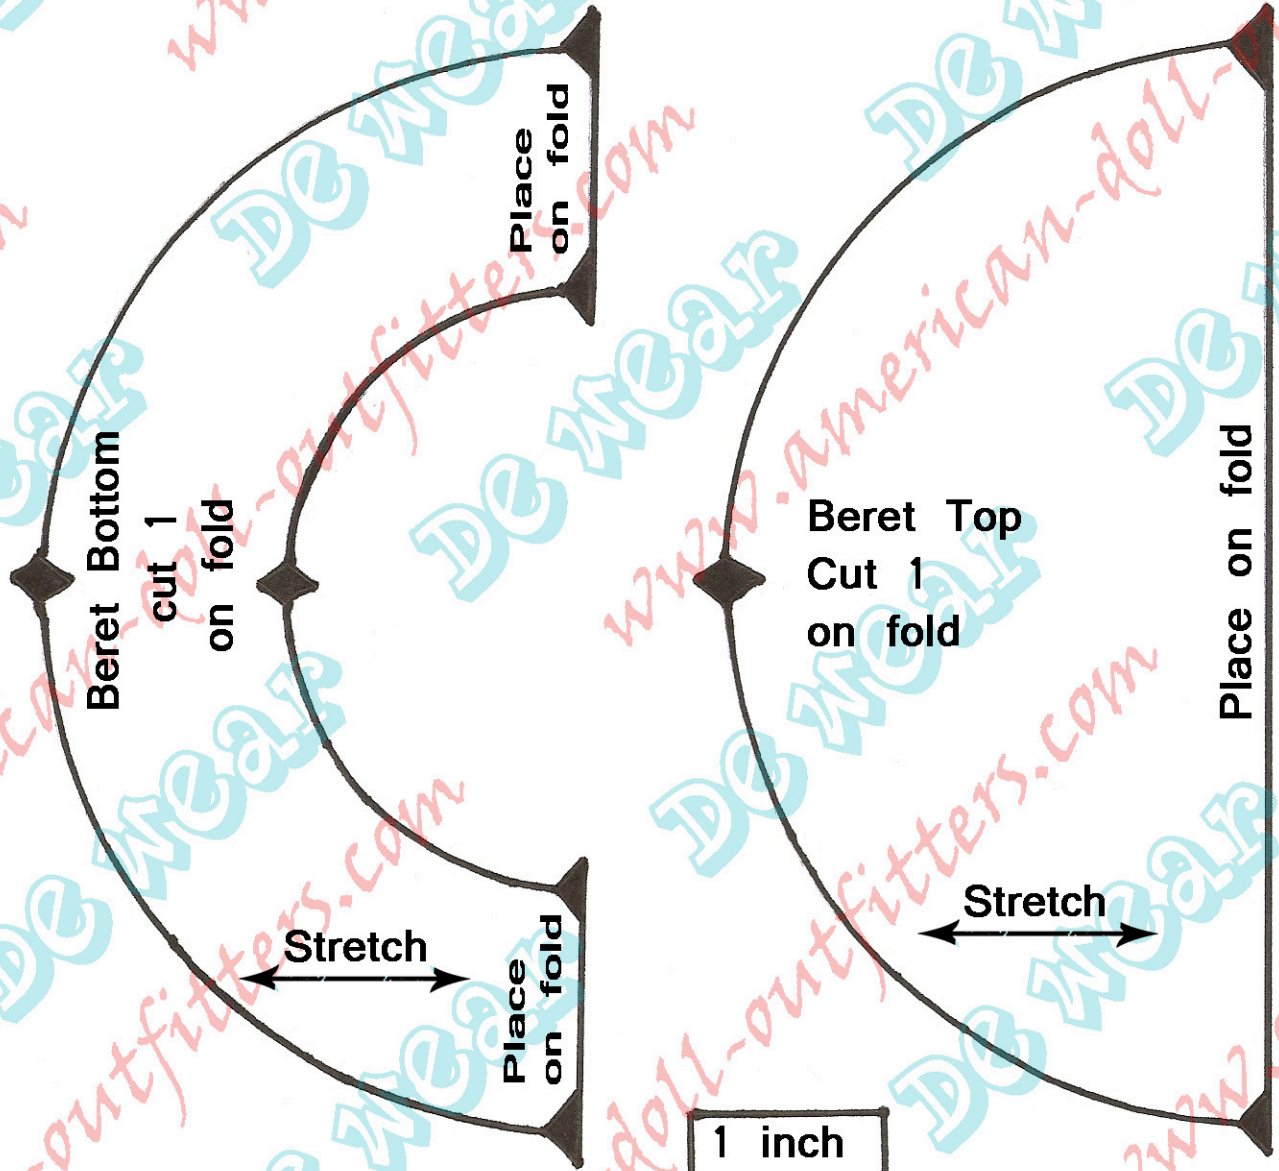

Fits SD size BJDs, Effanbee Toni, and similarly sized dolls.

1 inch
scale