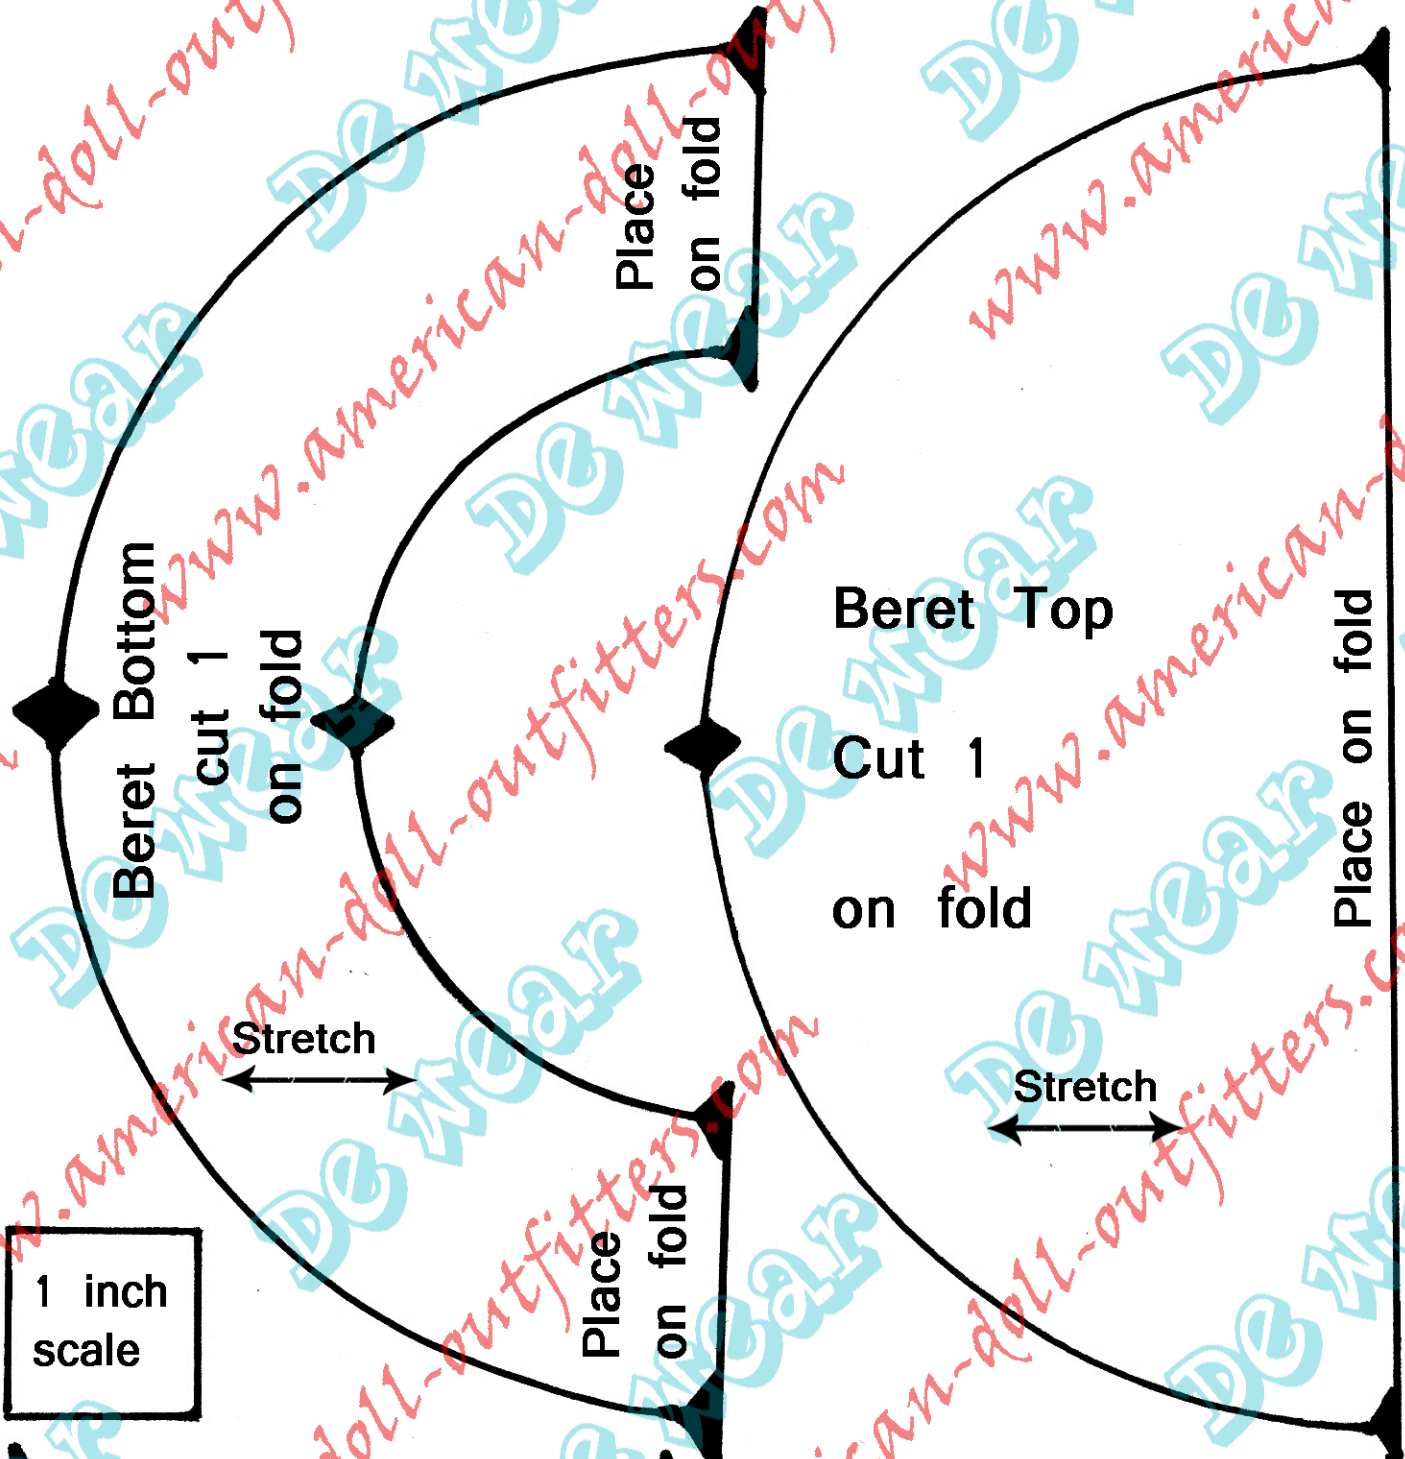

Fits American Girl, Chatty Cathy, Patsy Ann and similar size dolls.

1 inch scale